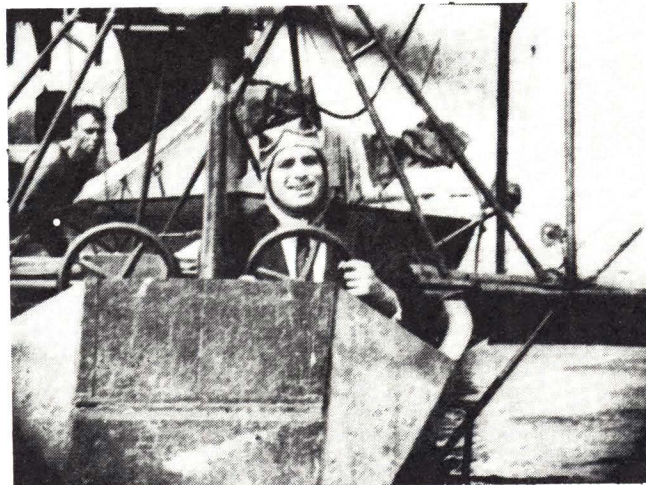

DOUGLAS FAIRBANKS FEATURES

AMERICAN ARISTOCRACY—(starring Douglas Fairbanks and Jewell Carmen)

Sports roadsters sea planes and motor cruisers

1. 810 362 Std 8mm silent version, 900 feet on 5 reels 3 lbs $29 98

THE AMERICANO—(with Douglas Fairbanks and Alma Rubens)

Yankee engineer goes to revolt ridden Caribbean country

1. 810 152 Std 8mm silent version 825-feet on 4 reels, 2 lbs $23 98

THE BLACK PIRATE—(starring Douglas Fairbanks)

One of the first of Fairbanks' adventure films

- 810-401 Std 8mm silent version 1500 feet on 8 reels 4 lbs $49 98

FLIRTING WITH FATE—(with Douglas Fairbanks)

A typical Fairbanks movie of the day Not a swashbuckler

1. 810 285 Std 8mm silent version 090 feet on 5 reels 3-lbs $29 98

HIS PICTURE IN THE PAPERS—(with Douglas Fairbanks)

The picture that established Fairbanks in the movies

1. 810 275 Std 8mm silent version, 800-feet on 5-reels, 3 lbs $29 98

THE MATHIMANLAC—(starring Douglas Fairbanks with Constance Talmadge)

An excellent farce comedy

1. 810 348, Std 8mm silent version, 650 feet 2 lbs $23 98