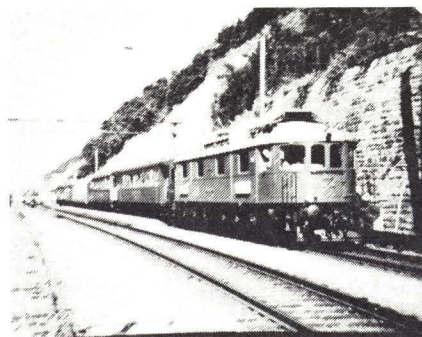

FOREIGN TROLLEYS

Earl Clark's World Electric Railways—Europe (30 slides) 350 260	\$4 49
Trams (Trolleys) And Electric Lines In Australia (20 slides) 350 676	\$2 99

TRAINS MAGAZINE RAILROAD SLIDES

Steam Railroading Spectacular (48 slides) 350 343	\$7 98
Railroad Wrecks (24 slides) 350 346	\$3 98
Noon At Naperville On The Burlington (24 slides) 350 352	\$3 98
Chicago North Shore And Milwaukee Electric Railroad (100 slides) 350 401	\$14 98
Milwaukee Road Steam Locomotives (60 slides) 350 407	\$9 98
Riding The California Zephyr (24 slides) 350 451	\$3 98