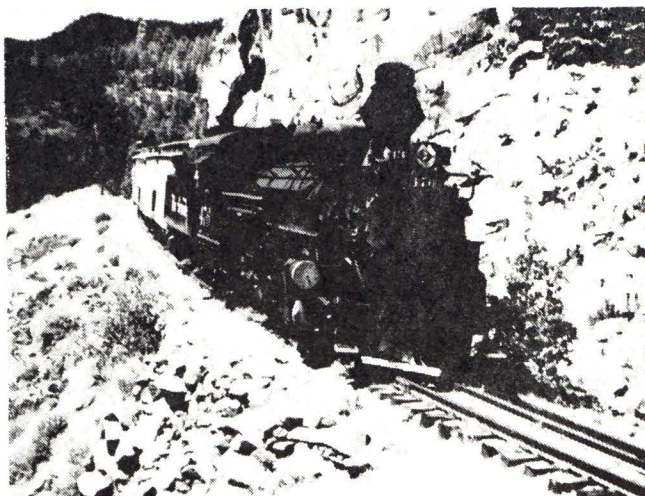

CLIMB TO CUMBRES

Shows the Rio Grande's narrow gauge line along the Colorado New Mexico border

1. 825 5 8mm silent color film 100 feet 11 ozs $11 98

DONNER PASS ON THE SOUTHERN PACIFIC (1958)

The Pass is one of the most rugged and treacherous areas traversed by any main line railroad

- 810-456 Std 8mm B&W silent version, about 125 feet 11 ozs $ 4 98
  825-33 Std 8mm silent color version about 125 feet 11-ozs $13 98

FAMOUS TRAINS OF WESTERN RAILROADS (1897-1903)

1. 810 183 Std 8mm B&W silent version 150 feet 11 ozs $ 6 98

THE GEORGETOWN LOOP

From Georgetown to Silver Plume, Colorado, filmed in 1903

1. 810 182 Std 8mm B&W silent version 110-feet 11-ozs $ 4 98

LAST RUN OF A DECAPOD

1. 810 517 Std 8mm B&W silent version, about 100 feet, 11 ozs $ 4 98
   825-41 Std 8mm silent color version about 100-feet, 11 ozs $11 98

LAST STEAM OUT OF LEADVILLE

1. 825 29 8mm silent color film 100 feet 11 ozs $11 98

MEMORIES OF STEAM ON THE DAYLIGHTS AND LARKS

- 820-40 8mm silent color version 50 feet 2-ozs $ 5 98

MEMORIES OF STEAM ON THE RIO GRANDE

1. 825 14 8mm silent color version 10-feet 11 ozs $11 98

MEMORIES OF STEAM ON THE WESTERN PACIFIC

1. 820 38 8mm silent color version 50 feet 2 ozs $ 5 98

THE MT. TAMALPAIS AND MUIR WOODS BY

The Crookedest Railroad in the World—the scenic line up Mt. Tamalpais

1. 810 217 Std 8mm B&W silent version 150 feet 11 ozs $ 5 98

NARROW GAUGE ACROSS THE WASTELAND

1. 810 242 Std 8mm B&W silent version 200 feet, 11-ozs $ 6 98

NARROW GAUGE TRAIN TO SILVERTON

The story of the summer passenger train on the Denver & Rio Grande Western's Durango-Silverton Branch

1. 810 315 Std 8mm B&W silent version 300 feet on
   2 reels 14 ozs $11 98
   825 2 8mm silent color version 175 feet 11 ozs $19 98

LOGGING RAILROADS OF THE WEST

1. 810 276 Std 8mm B&W silent version 300 feet on
   2 reels 14-ozs $11 98

ON THE TRAIL OF THE OLD SAN JUAN

1. 825 6 8mm silent color film 150 feet 11 ozs $14 98

PACING THE MILWAUKEE'S "LITTLE JOES"

- 820-56 8mm silent color film 50 feet, 2 ozs $ 5 98

PACING U. P. STEAM IN NEBRASKA

- 820-46 8mm silent color film 50 feet 2 ozs $ 5 98

RIO GRANDE SOUTHERN—TRESTLES OF OPHIR

1. 810 337 Std 8mm B&W silent version, 300-feet on
   2 reels 14-ozs $11 98
   825 17 8mm silent color version 175 feet, 11-ozs $19 98

STEAM ON THE SOUTHERN PACIFIC

1. 826 28 8mm silent color film 100 feet 11 ozs $11 98

STEAM-POWERED GREAT NORTHERN ORE TRAINS

- 820-47 8mm silent color version 50 feet, 2 ozs $ 5 98

ROUNDHOUSE DAYS ON THE ESPEE

1. 810 376 Std 8mm B&W silent version 200 feet 11 ozs $ 6 98

SANTA FE STEAM AT CAJON PASS

- 810-404, Std 8mm B&W silent version 140 feet 11 ozs $ 5 98
  860 26 Super 8 B&W silent version about 165-feet 11 ozs $ 6 98

SOUTHERN PACIFIC FROM SAN FRANCISCO BAY TO ROSEVILLE

- 810-460 Std 8mm B&W silent version, about 125-feet 11 ozs $ 4 98
  825 34 8mm silent color version about 125 feet 11 ozs $13 98

SOUTHERN PACIFIC STEAM LOCOMOTIVES

1. 810 164 Std 8mm B&W silent version 100 feet 9-ozs $ 4 98
   825 7 8mm silent color film 100 feet 9-ozs $11 98

SOUTHWEST LUMBER AND RAYONIER

- 825-4 8mm silent color film 100-feet 11 ozs $11 98

THE S. P.'S CAB FORWARD MALLETS

- 820-43 8mm silent color film 50 feet 2-ozs $ 5 98

STEAM ON THE NEVADA NORTHERN

1. 825 30 8mm silent color film 100 feet, 11 ozs $11 98

THUNDER AT TENNESSEE PASS

Photographed twenty years ago at Tennessee Pass on the Rio Grande's Royal Gorge Route

1. 825 32 Std 8mm silent color version, 135 feet, 11 ozs $12 99
   810-408 Std 8mm silent B&W version, 135 feet, 11 ozs $ 5 98

WEST SIDE LUMBER

Incorporates a substantial amount of the original material dealing with West Side Lumber at Toulumne, Calif

1. 825 3 Std 8mm silent color version, 100 feet 11 ozs $ 9 99

WINTER RAILROADING ON THE SP'S OVERLAND ROUTE

Snow fighting on the toughest section of railroading in the United States

1. 810 214 Std 8mm silent B&W version, 300 feet, 14-ozs $ 9 98

WINTER RAILROADING IN THE SIERRAS

Photographed in the winter of 1951-1952, when snowfall set a record

1. 825 20 Std 8mm silent color version, 100 feet 11-ozs $ 9 99

WESTBOUND UP SHERMAN HILL

Classic shots of the Union Pacific's 4-8-4 No. 8444 (originally No. 844)

1. 810 514, Std 8mm silent B&W version about 100 feet 11-ozs $ 4 98
   825-42, Std 8mm silent color version, about 100 feet, 11-ozs $ 9 99