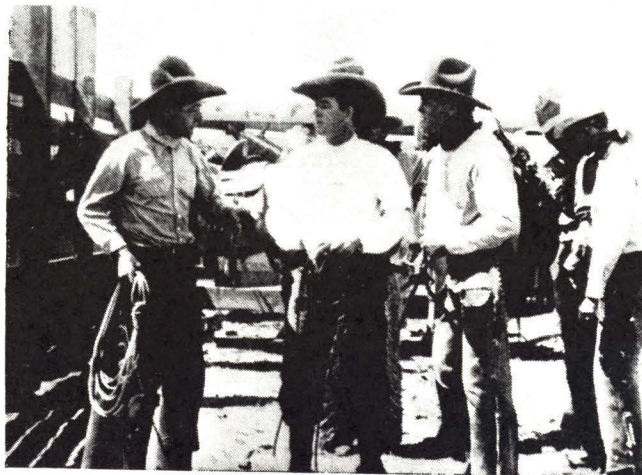

**EARLY DRAMATIC & WESTERN SHORTS****ALKALI IKE'S AUTO**—(starring Augustus Carney)

Here's rural humor 1911 style
810 574 Std 8mm silent version about 200-feet 11-ozs \$6 98
860-86 Super 8 silent version about 2 5 feet, 14-ozs \$7 98